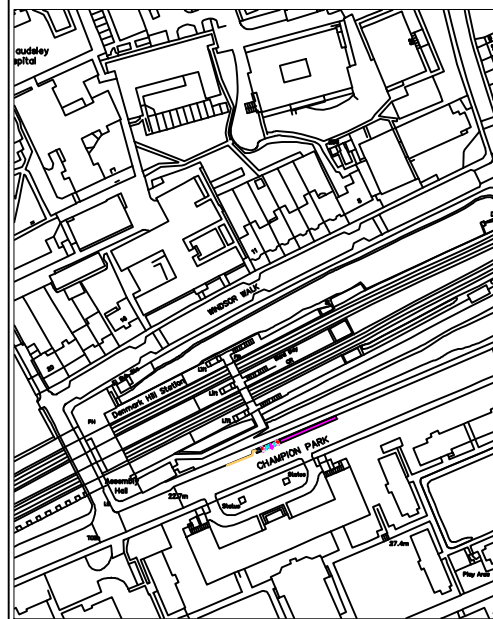

NOTES

EXISTING DYL

EXISTING PAY BY PHONE BAYS

EXISTING CYCLE HANGAR

REMOVE EXISTING PAY BY PHONE BAY AND INSTALL A CYCLE TOASTER RACK

PROPOSED PROTECTIVE ISLAND
 150mm STRAIGHT KERB x6
 QUADRANT x4
 TARMAC

PROPOSED BOLLARD
 REDIPAWE SIGN &
 BOLLARD OR SIMILAR x1

PROPOSED BIKE STANDS
 SHEFFIELD STANDS WITH TAPPER BAR x4

REV	DATE	REVISION DESCRIPTION / DETAILS	DRN BY	CHKD BY	APRVD BY

PROJECT:
 MTS
 CHAMPION PARK

TITLE:
 CONVERT EXISTING SPAY BY PHONE BAY TO TOASTER RACK

STATUS:	REVISION 1.0	DRAWN	KH
SCALE:	NTS	DESIGNED	KH
DRAWING NO:	MS1	CHECKED	GM
DATE DRAWN:	SEPTEMBER 2023	APPROVED	GM
DATE ISSUED:	SEPTEMBER 2023	REV:	1.0